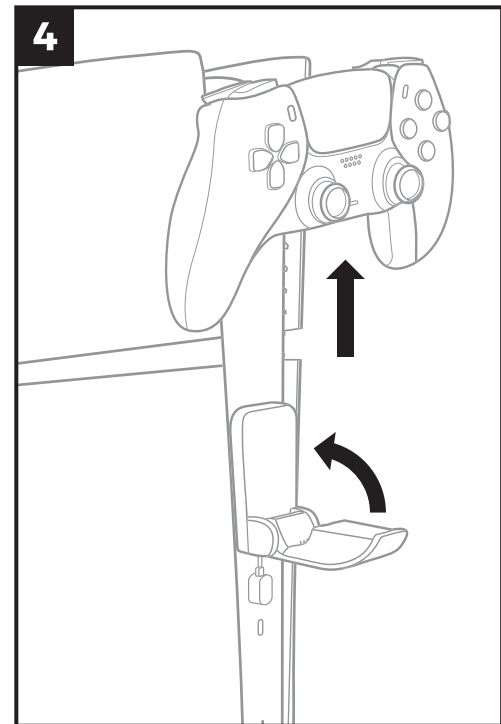

TIN 305

QUICK INSTALLATION GUIDE

WWW.GENESIS-ZONE.COM

Input: 5V = 800mA
Output: 5V = 800mA