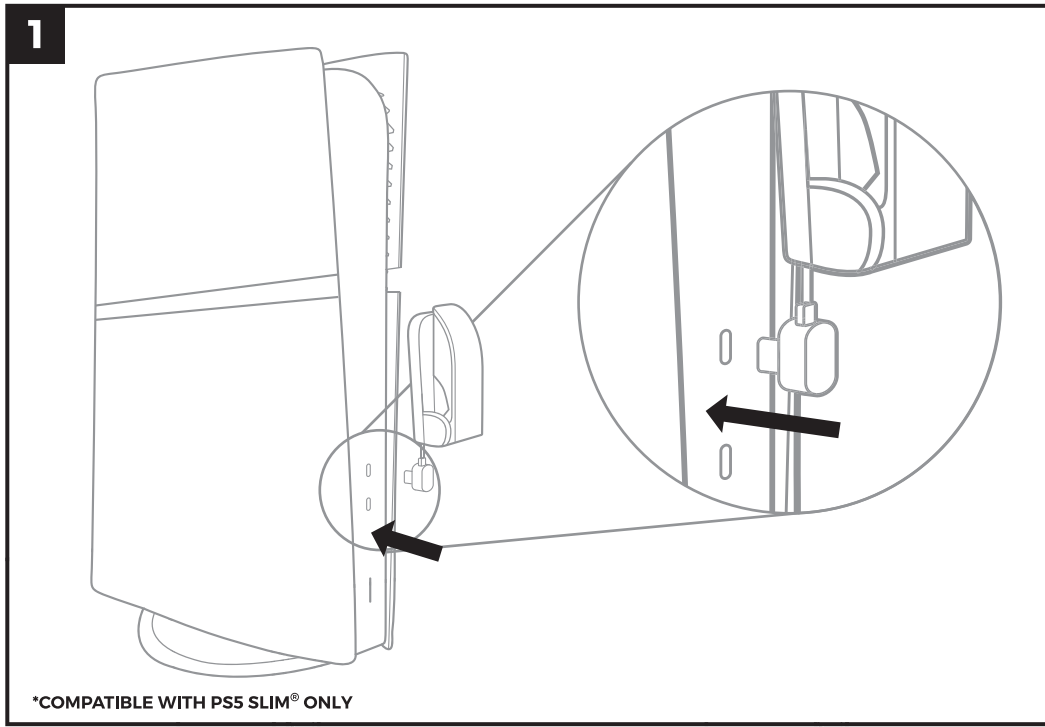

TIN 305

QUICK INSTALLATION GUIDE

WWW.GENESIS-ZONE.COM

Input: 5V = 800mA
Output: 5V = 800mA