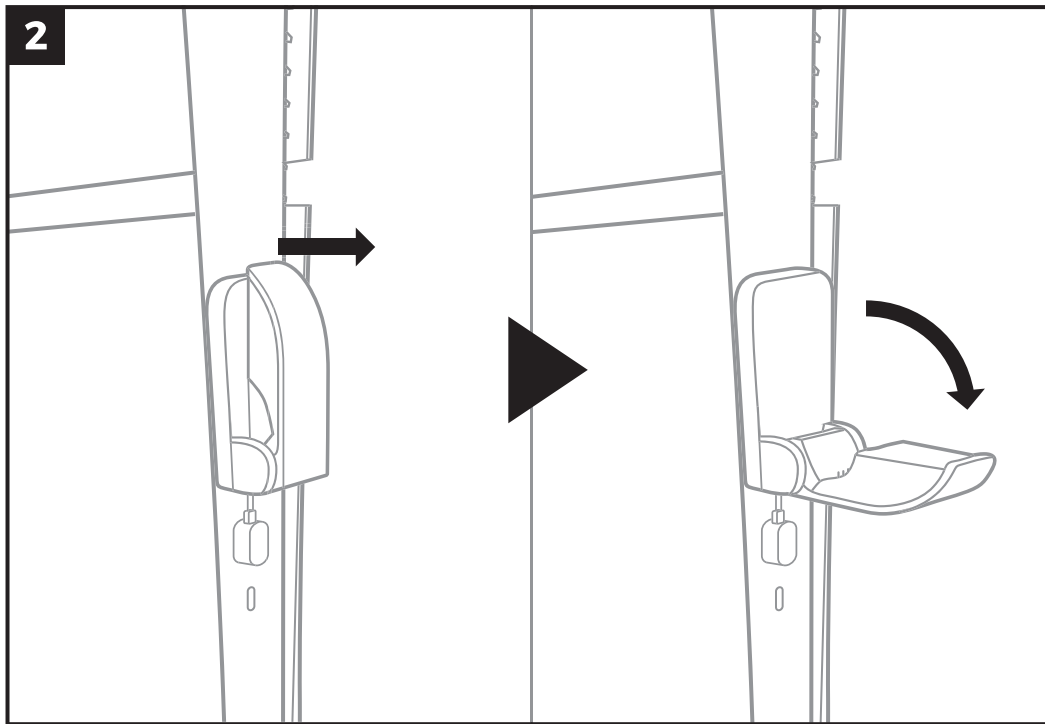

TIN 305

QUICK INSTALLATION GUIDE

WWW.GENESIS-ZONE.COM

Input: 5V = 800mA
Output: 5V = 800mA