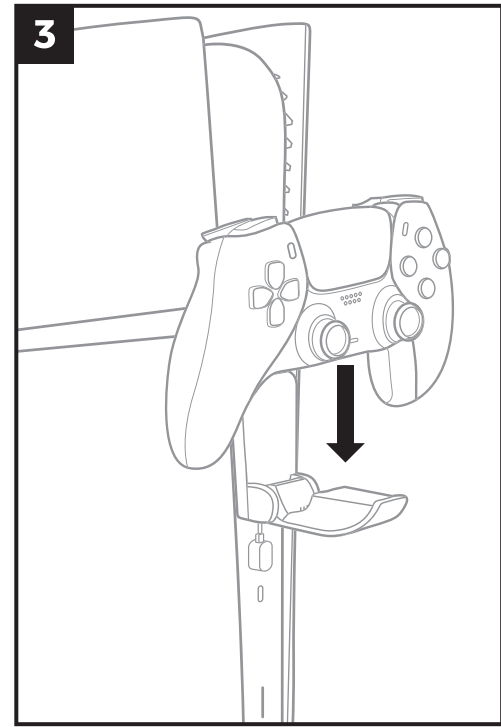

TIN 305

QUICK INSTALLATION GUIDE

WWW.GENESIS-ZONE.COM

Input: 5V = 800mA
Output: 5V = 800mA